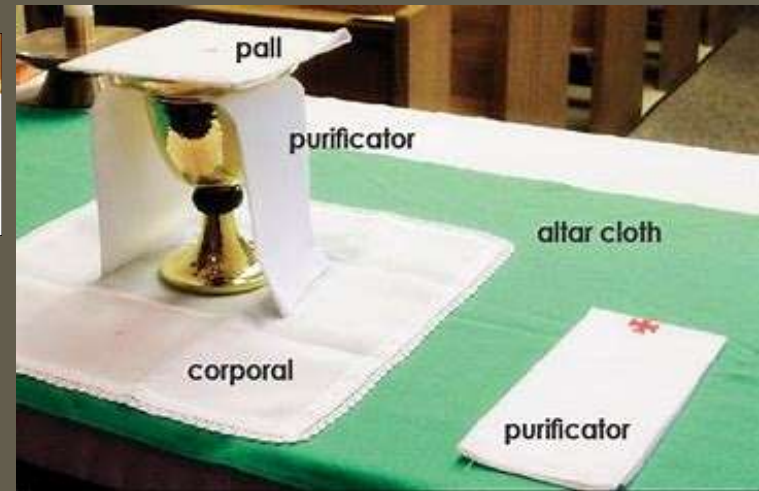

- Shrines (Marian & Patron Saint)
- Font (Dipping and Immersion)
- Reconciliation Rooms/Confessionals
- Stations of the Cross
- Ambo – Prophetic Role
- Chairs – Kingly Role
- Altar – Priestly Role
- Credence Table
- Ambry
- Sacred Oils (OI, SC, OS)
- Sacrarium
- Sacristy
- Sanctuary Lamp
- Tabernacle

A CHURCH TOUR – PLACES

CHURCH TOUR – BOOKS AND VESSELS

- Roman Missal
- Lectionary
- Ordo
- Chalice and Pall
- Ciborium and Paten
- Corporal and Purificator
- Lavabo
- Cruet
- Pyx
- Thurible and Boat
- Aspergillum
- Monstrance